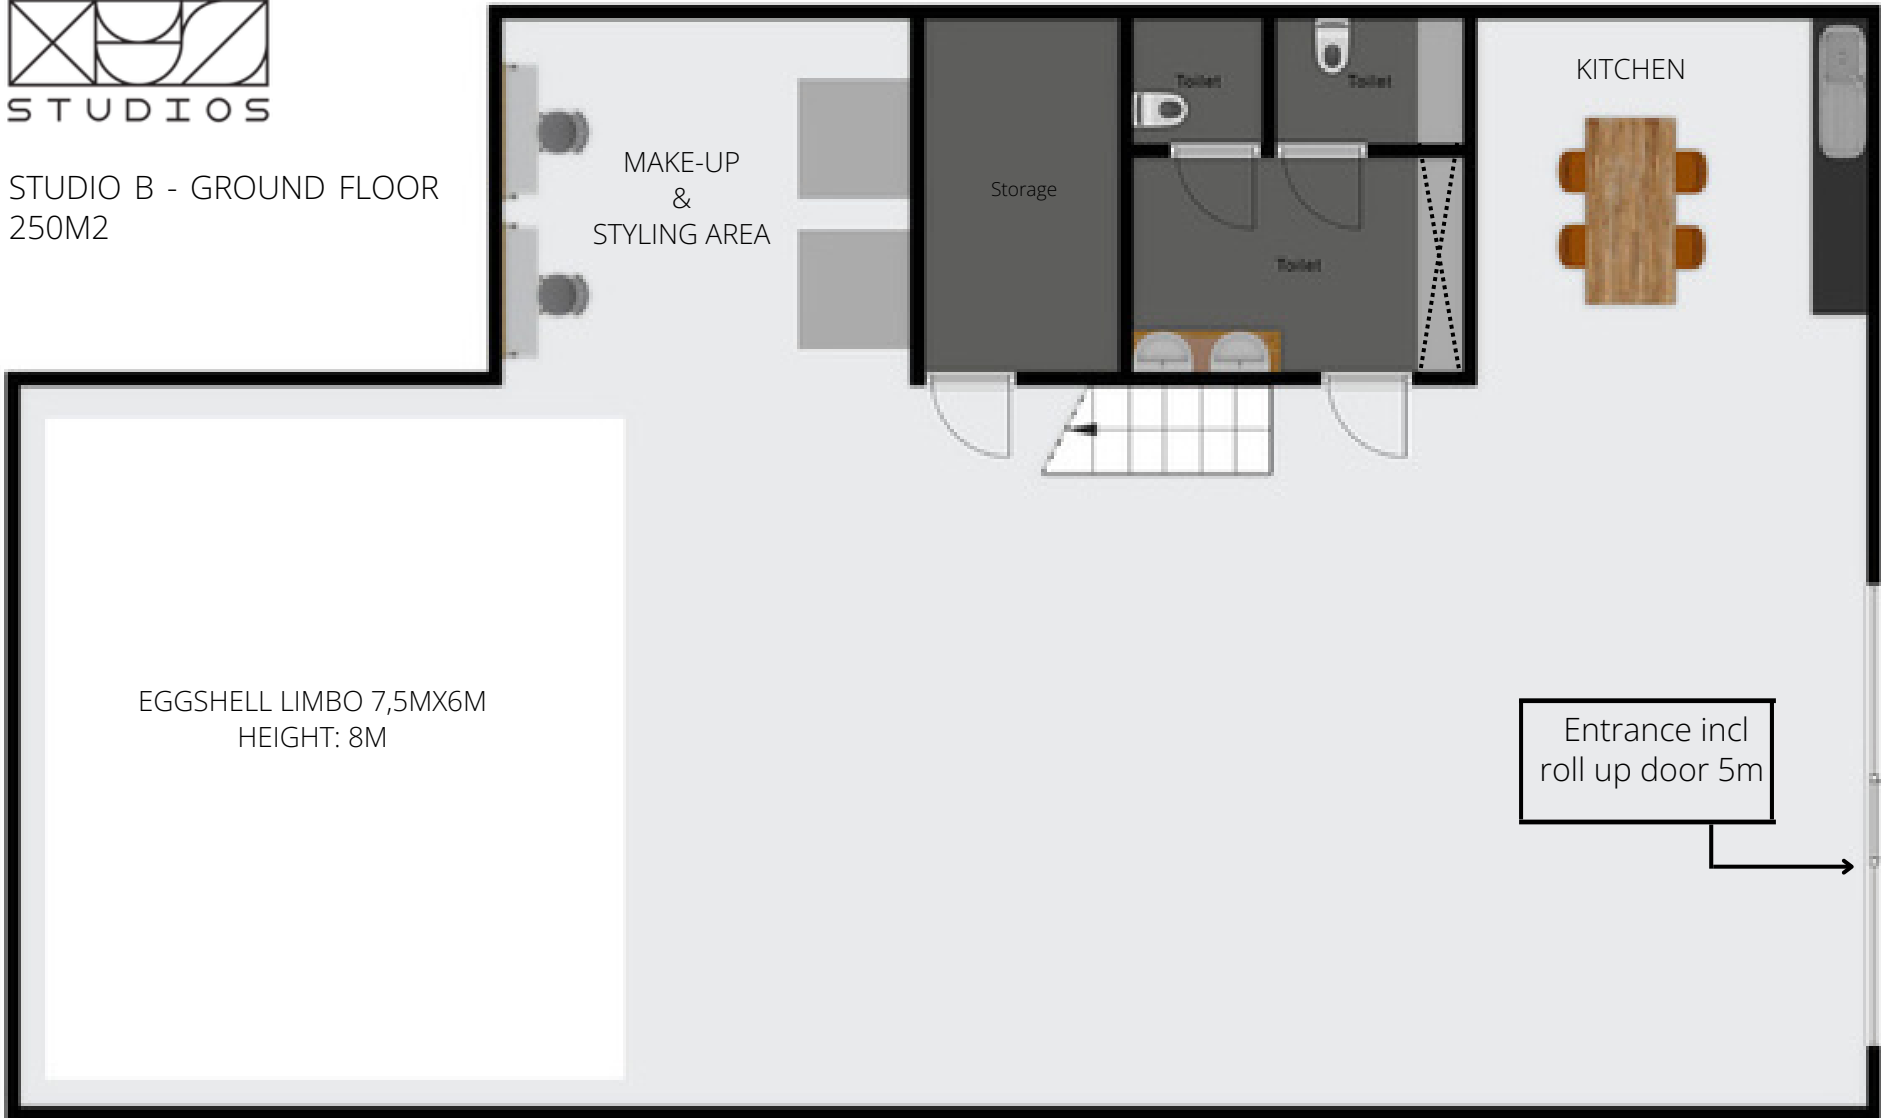

5.22 m 4.41 m 2.11 m 1.40 m 2.03 m 4.22 m

STUDIO B - GROUND FLOOR  
250M2

MAKE-UP  
&  
STYLING AREA

Storage

Toilet

Toilet

KITCHEN

Toilet

EGGSHELL LIMBO 7,5MX6M  
HEIGHT: 8M

Entrance incl  
roll up door 5m

20.00 m

20.30 m

7.40 m  
7.40 m

11.20 m  
11.20 m

STUDIOS

STUDIO B - 2ND FLOOR

60M2